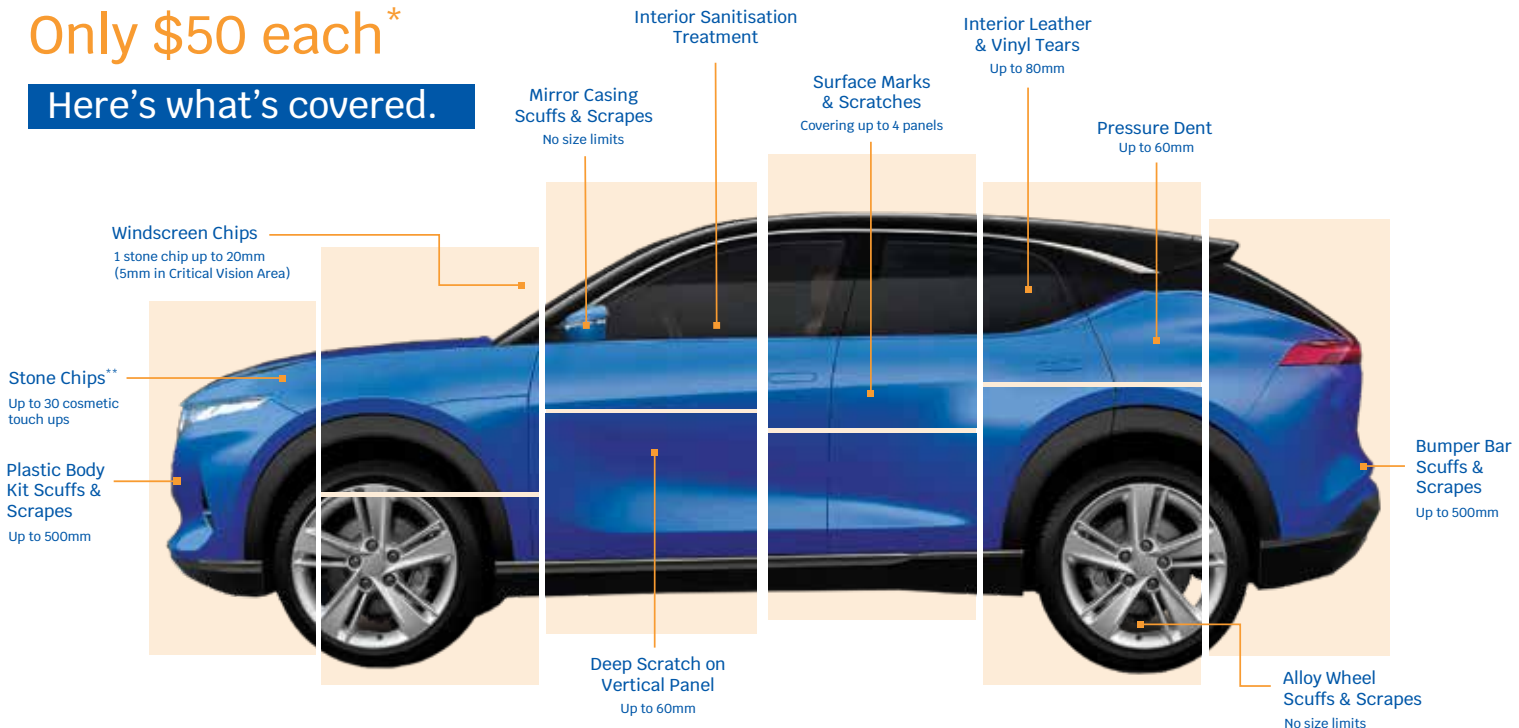

Purchase a membership & you'll get repairs for

Only $50 each*

Here's what's covered.

FREE TOUCH UP of up to 5 stone chips with any body paint repair completed

OR

FREE BUFF & POLISH of 1 area with any other repair completed

Key Exclusions

Chrome and high polished alloy wheels · Replacement parts · Structural damage · Style line dents · Non painted textured plastic components · Damage on your vehicle prior to joining Schmick · Deep panel scratches on roof, bonnet, tailgate and boot.

Please be conscious of the planet before printing.