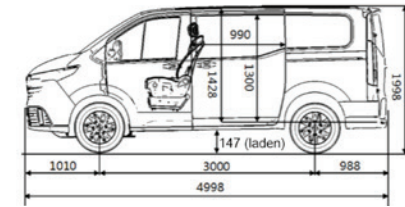

LDV DELIVER 7 VAN

	SWB LOW ROOF	LWB LOW ROOF	MY26 SWB LOW ROOF	MY 26 LWB LOW ROOF
Dimensions				
Cargo Volume (m³)	6.3	7.2	6.3	7.2
Length (mm)	4998	5364	4998	5364
Width – Including Mirrors (mm)	2323			
Width – Excluding Mirrors (mm)	2118			
Height (mm)	1998			
Wheel base (mm)	3000	3366	3000	3366
Minimum Ground Clearance (mm)	147			
Cargo area length (mm)	2547	2913	2547	2913
Cargo area width (mm)	1800			
Cargo area height (mm)	1428			
Width between wheel arches (mm)	1390			
Rear door opening width (mm)	1425			
Rear door opening height (mm)	1342			
Side door opening width (mm)	990			
Side door opening height (mm)	1300			
Front axle capacity (kg)²	1830			
Rear axle capacity (kg)²	1900			
Gross Combination Weight (kg)²	5200			
Gross Vehicle Weight (kg)²	3400			
Kerb Weight (kg)²	2105	2170	2140	2200
Payload (kg)²	1295	1230	1260	1200
Braked towing capacity (kg)	2000			
Unbraked towing capacity (kg)	750			

Short Wheelbase Low Roof