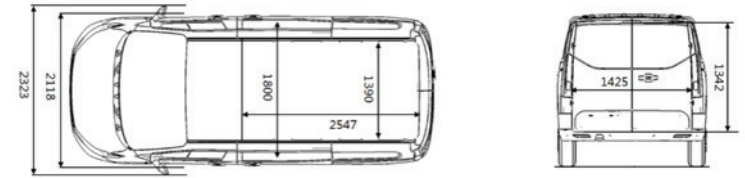

LDV DELIVER 7 VAN

	SWB LOW ROOF	LWB LOW ROOF	MY26 SWB LOW ROOF	MY 26 LWB LOW ROOF
Dimensions				
Cargo Volume (m³)	6.3	7.2	6.3	7.2
Length (mm)	4998	5364	4998	5364
Width – Including Mirrors (mm)	2323			
Width – Excluding Mirrors (mm)	2118			
Height (mm)	1998			
Wheel base (mm)	3000	3366	3000	3366
Minimum Ground Clearance (mm)	147			
Cargo area length (mm)	2547	2913	2547	2913
Cargo area width (mm)	1800			
Cargo area height (mm)	1428			
Width between wheel arches (mm)	1390			
Rear door opening width (mm)	1425			
Rear door opening height (mm)	1342			
Side door opening width (mm)	990			
Side door opening height (mm)	1300			
Front axle capacity (kg)²	1830			
Rear axle capacity (kg)²	1900			
Gross Combination Weight (kg)²	5200			
Gross Vehicle Weight (kg)²	3400			
Kerb Weight (kg)²	2105	2170	2140	2200
Payload (kg)²	1295	1230	1260	1200
Braked towing capacity (kg)	2000			
Unbraked towing capacity (kg)	750			

Short Wheelbase Low Roof