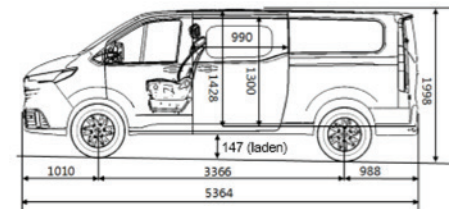

Long Wheelbase Low Roof