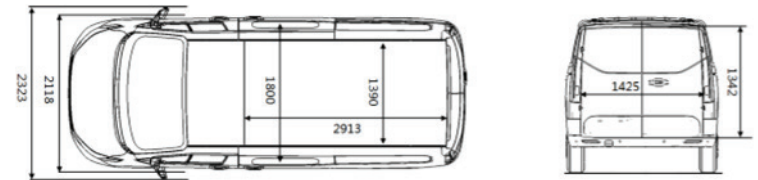

Long Wheelbase Low Roof